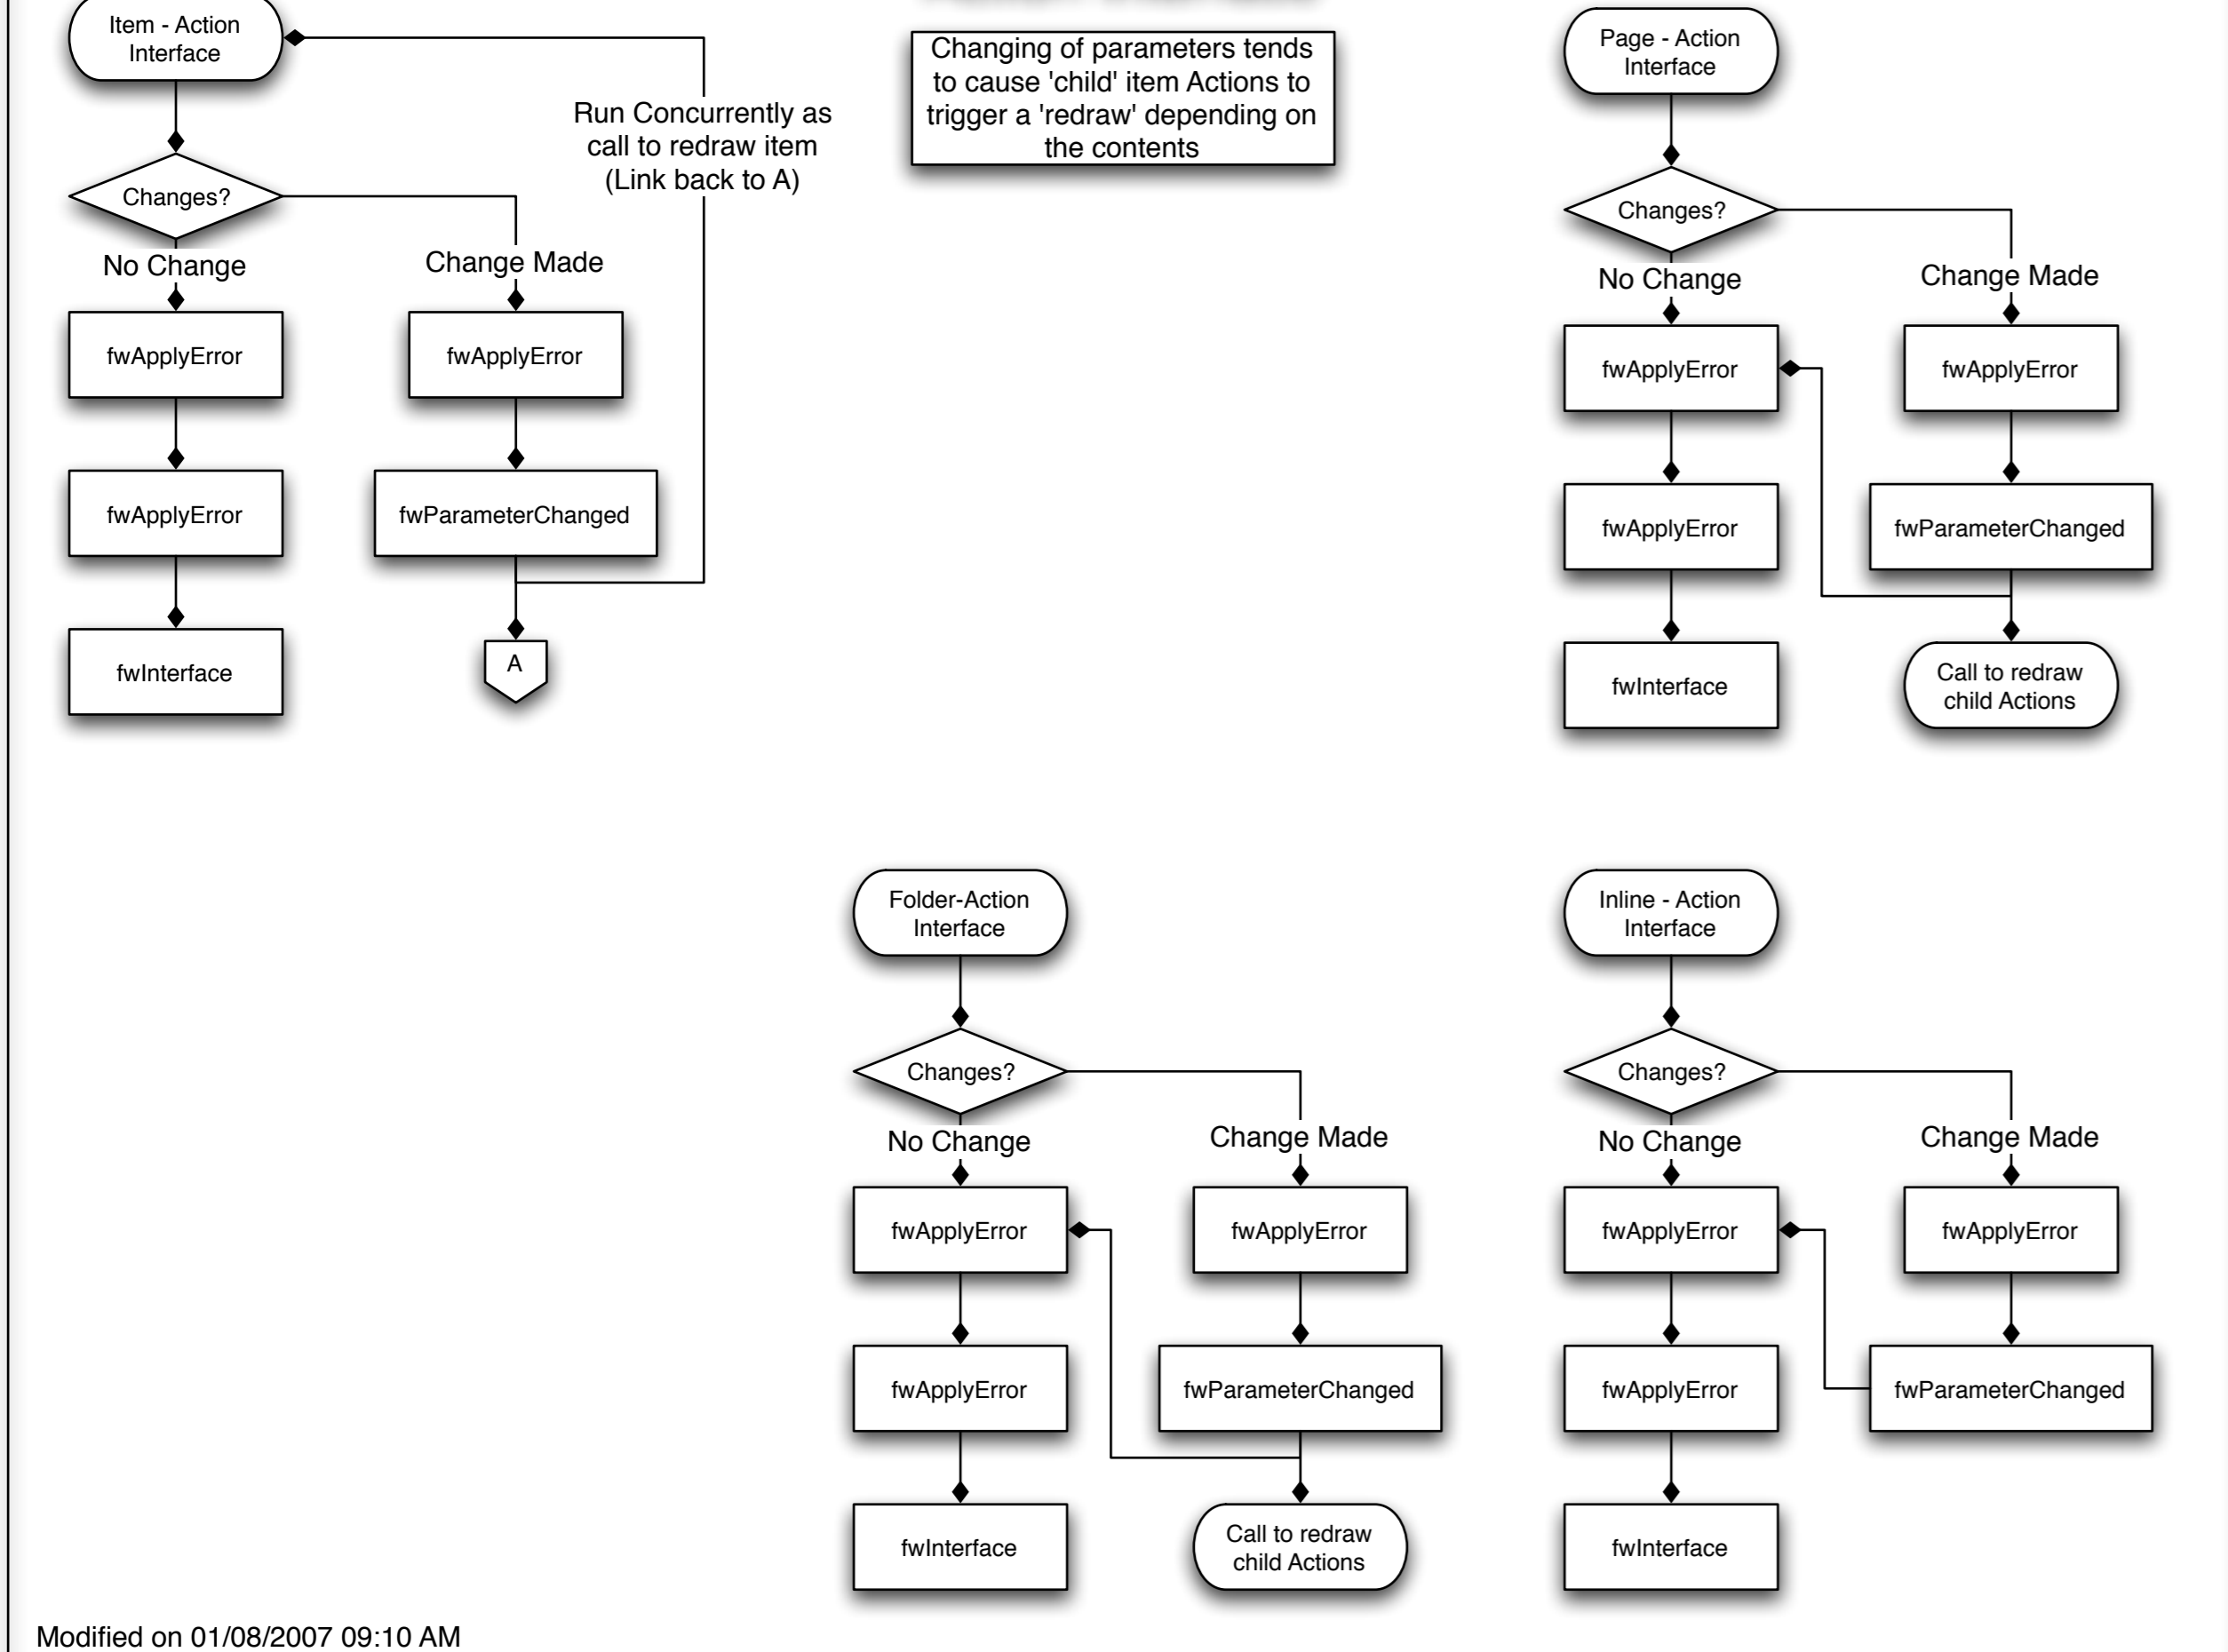

Action Creation

Action Publish Cycle

Action Interface

- "Known" / Checked Functions:
- fwAtContent
 - fwBeforeStartHTML
 - fwAfterStartHTML
 - fwBeforeStartHead
 - fwAfterStartHead
 - fwBeforeEndHead
 - fwAfterEndHead
 - fwBeforeStartNoFrames
 - fwAfterStartNoFrames
 - fwBeforeStartBody
 - fwAfterStartBody
 - fwBeforeEndBody
 - fwAfterEndBody
 - fwBeforeEndNoFrames
 - fwAfterEndNoFrames
 - fwBeforeEndHTML
 - fwAfterEndHTML
 - fwBeforeStartTable
 - fwAfterStartTable
 - fwBeforeEndTable
 - fwAfterEndTable
 - fwBeforeStartForm
 - fwAfterStartForm
 - fwBeforeEndForm
 - fwAfterEndForm
 - fwIsDirty
 - fwApplyError
 - fwInterface
 - fwContentFile
 - fwParameterChanged
 - fwMakeContent
 - fwBeforeContent
 - fwAfterContent
 - fwTextAppearance
 - fwParametersCreated
 - fwDeleting
 - fwBeforePagePublished