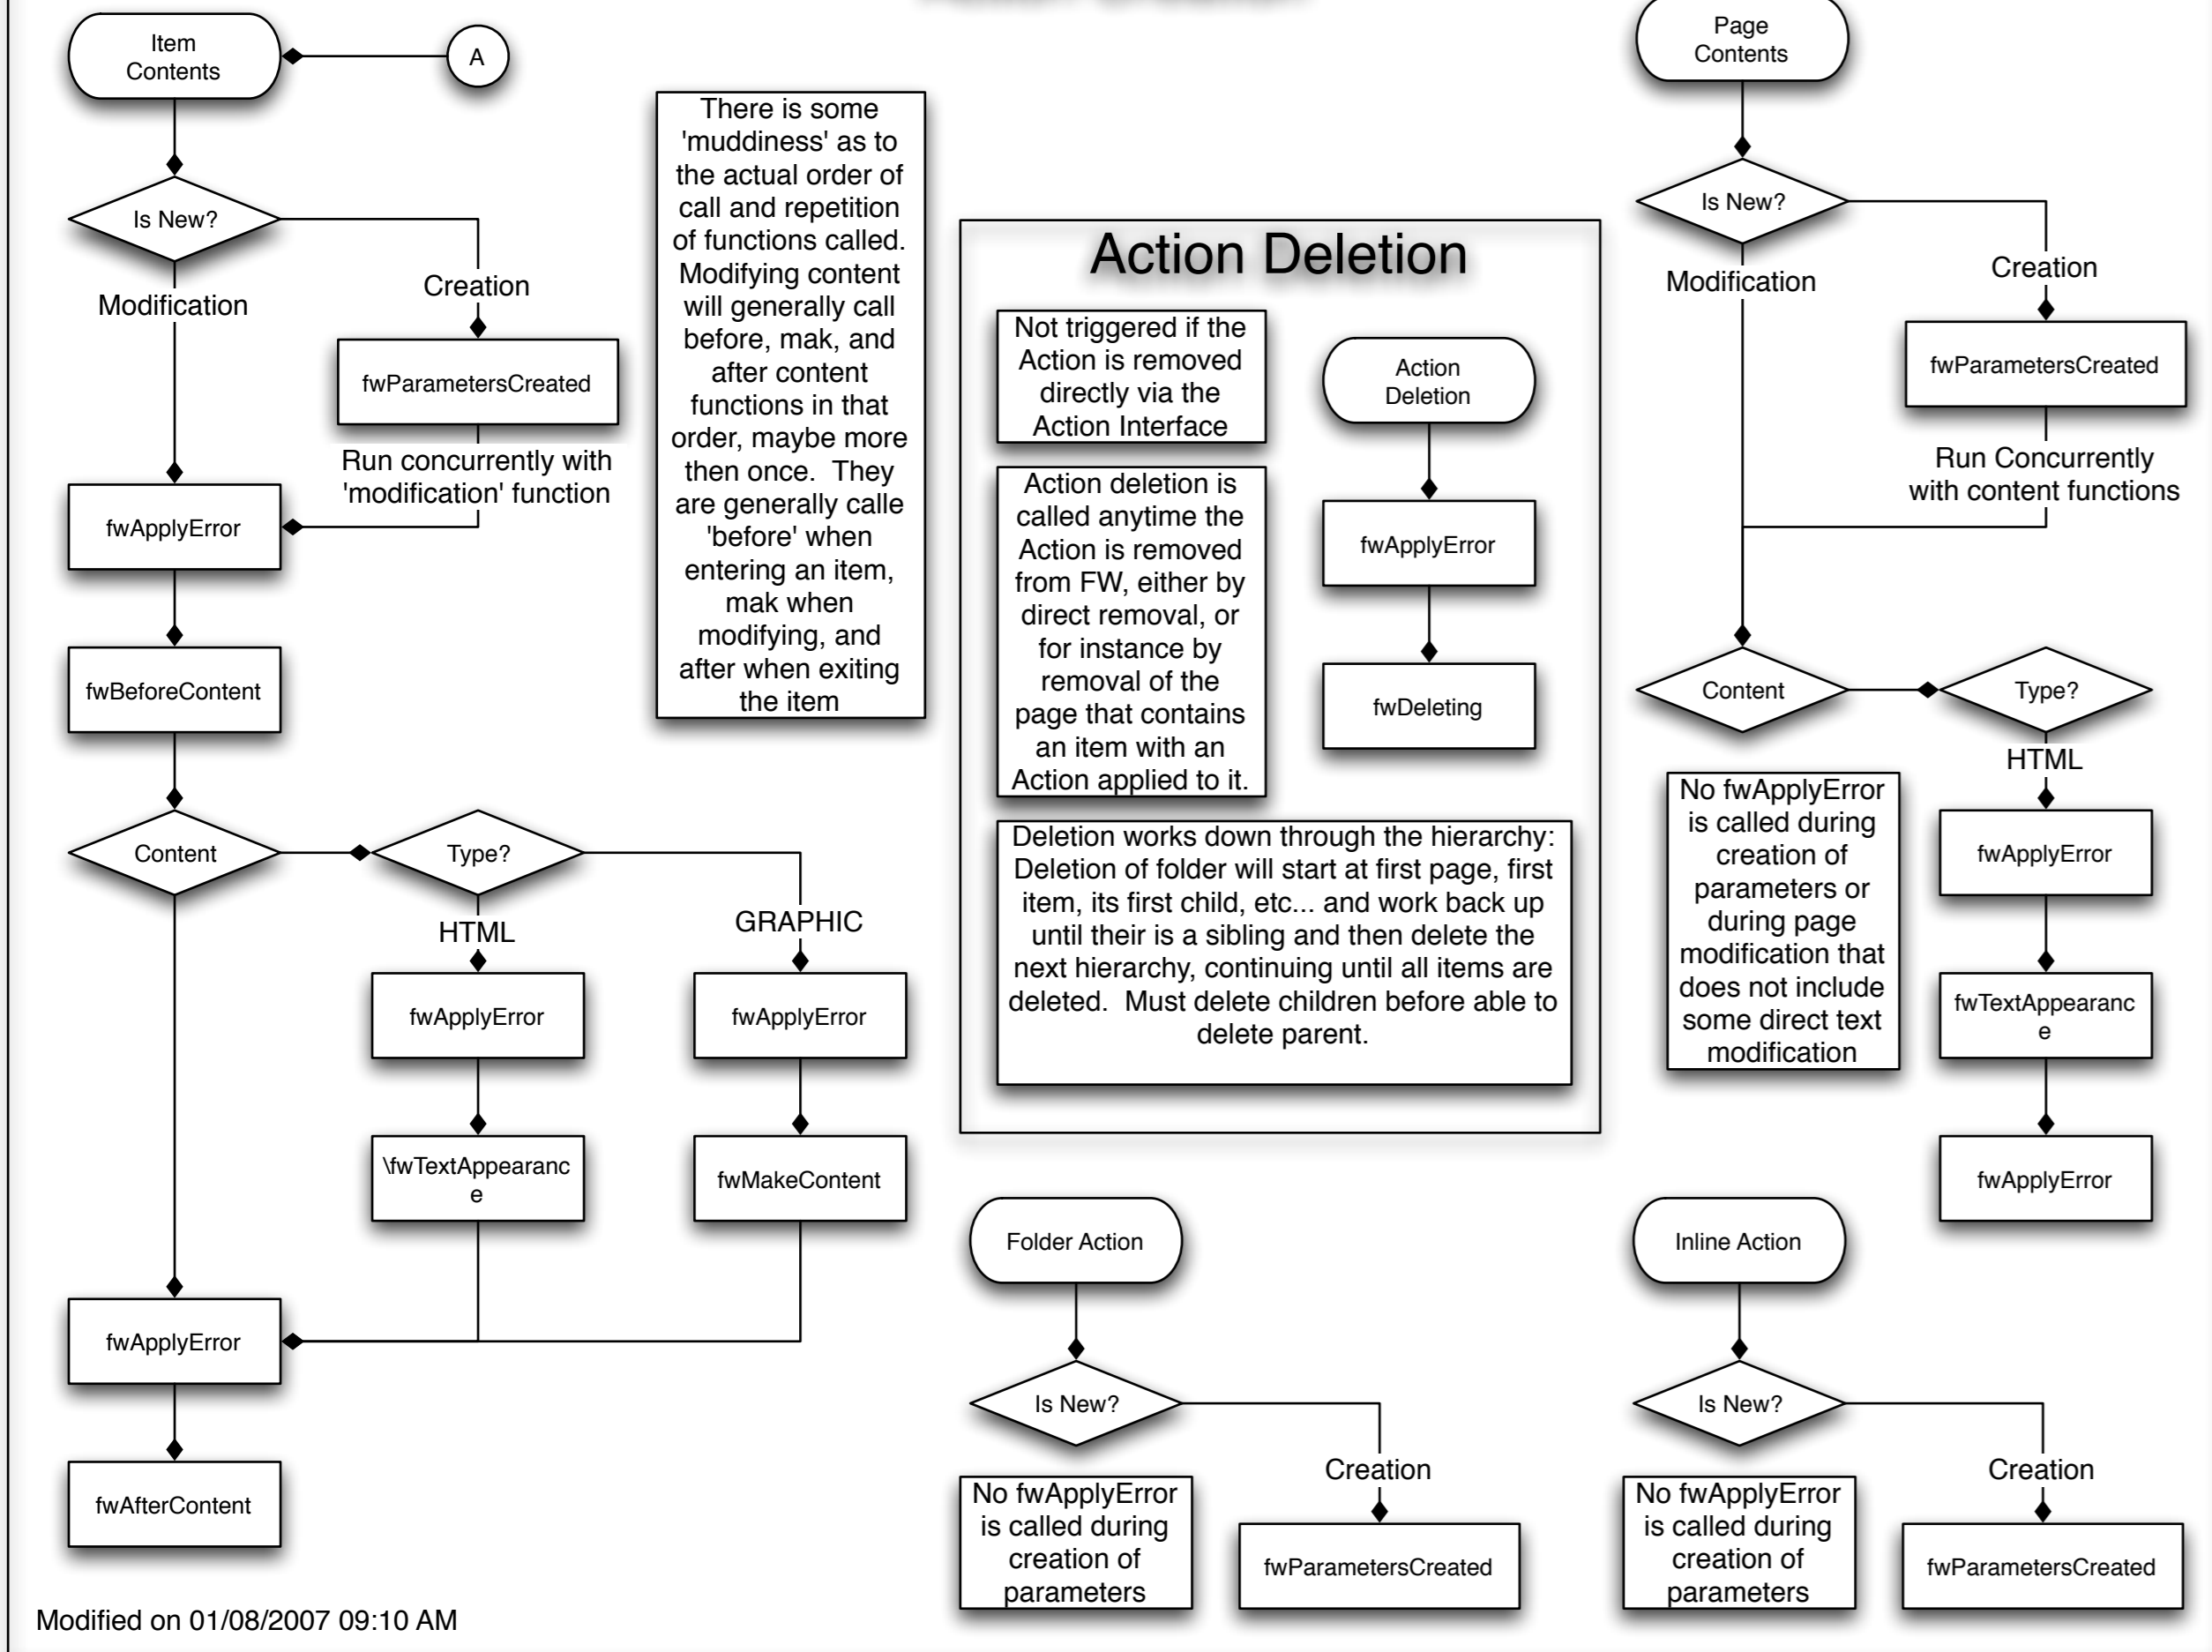

Action Creation

Action Publish Cycle

Action Interface

- "Known" / Checked Functions:
- fwAtContent
 - fwBeforeStartHTML
 - fwAfterStartHTML
 - fwBeforeStartHead
 - fwAfterStartHead
 - fwBeforeEndHead
 - fwAfterEndHead
 - fwBeforeStartNoFrames
 - fwAfterStartNoFrames
 - fwBeforeStartBody
 - fwAfterStartBody
 - fwBeforeEndBody
 - fwAfterEndBody
 - fwBeforeEndNoFrames
 - fwAfterEndNoFrames
 - fwBeforeEndHTML
 - fwAfterEndHTML
 - fwBeforeStartTable
 - fwAfterStartTable
 - fwBeforeEndTable
 - fwAfterEndTable
 - fwBeforeStartForm
 - fwAfterStartForm
 - fwBeforeEndForm
 - fwAfterEndForm
 - fwIsDirty
 - fwApplyError
 - fwInterface
 - fwContentFile
 - fwParameterChanged
 - fwMakeContent
 - fwBeforeContent
 - fwAfterContent
 - fwTextAppearance
 - fwParametersCreated
 - fwDeleting
 - fwBeforePagePublished