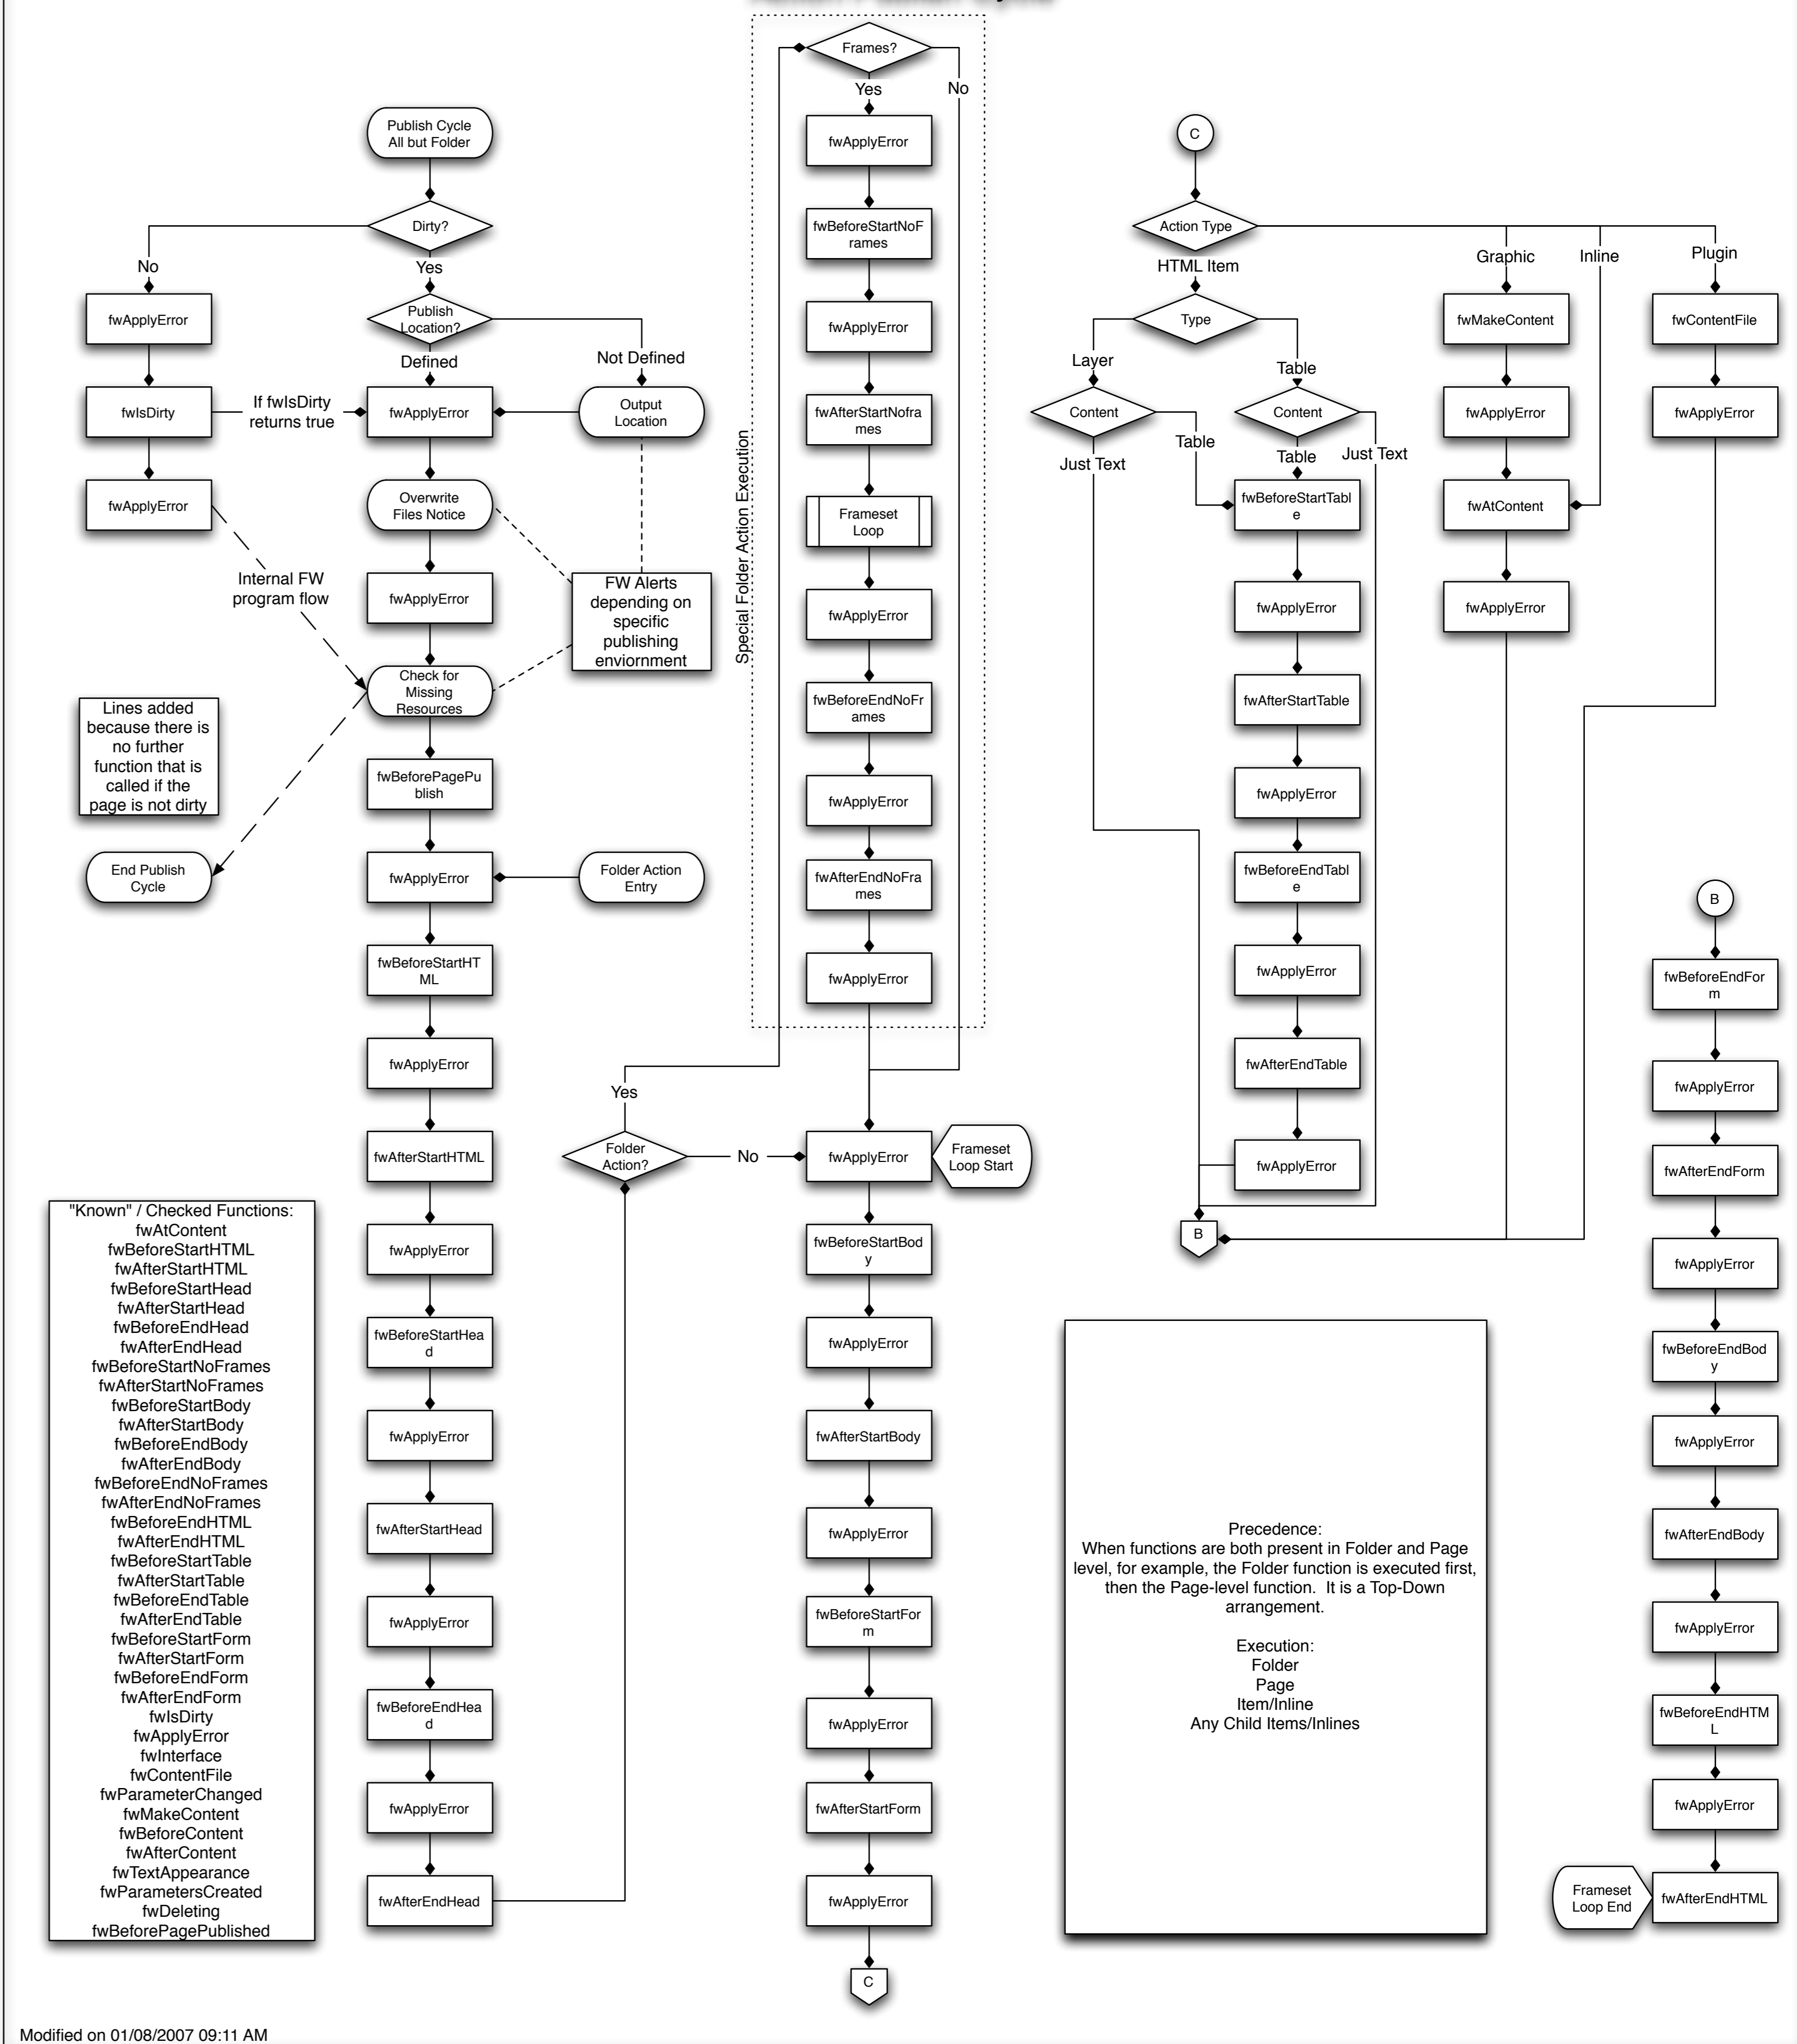

Action Creation

Action Publish Cycle

Action Interface

- "Known" / Checked Functions:
- fwAtContent
 - fwBeforeStartHTML
 - fwAfterStartHTML
 - fwBeforeStartHead
 - fwAfterStartHead
 - fwBeforeEndHead
 - fwAfterEndHead
 - fwBeforeStartNoFrames
 - fwAfterStartNoFrames
 - fwBeforeStartBody
 - fwAfterStartBody
 - fwBeforeEndBody
 - fwAfterEndBody
 - fwBeforeEndNoFrames
 - fwAfterEndNoFrames
 - fwBeforeEndHTML
 - fwAfterEndHTML
 - fwBeforeStartTable
 - fwAfterStartTable
 - fwBeforeEndTable
 - fwAfterEndTable
 - fwBeforeStartForm
 - fwAfterStartForm
 - fwBeforeEndForm
 - fwAfterEndForm
 - fwIsDirty
 - fwApplyError
 - fwInterface
 - fwContentFile
 - fwParameterChanged
 - fwMakeContent
 - fwBeforeContent
 - fwAfterContent
 - fwTextAppearance
 - fwParametersCreated
 - fwDeleting
 - fwBeforePagePublished